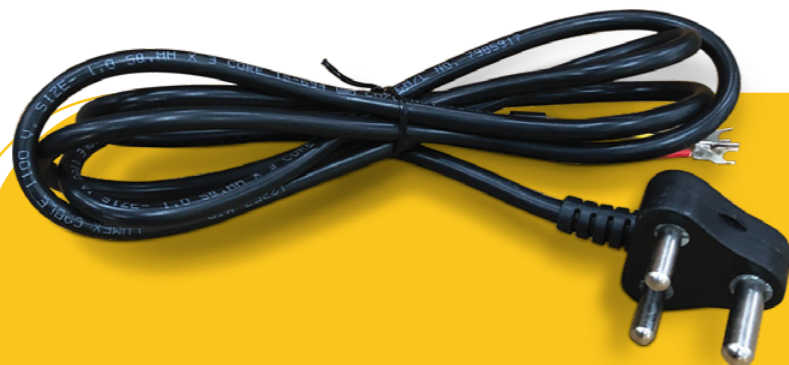

MAIN CODE WIRE

Part Description	M.R.P. with GST (₹)
15 Amp Moulded Wire (2mtr)	490