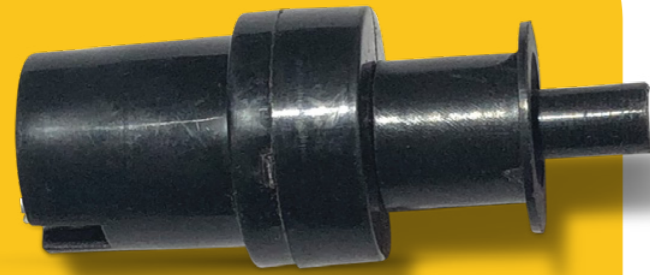

DOOR SWITCH

Part Description	M.R.P. with GST (₹)
Old Type	200
New Type	200