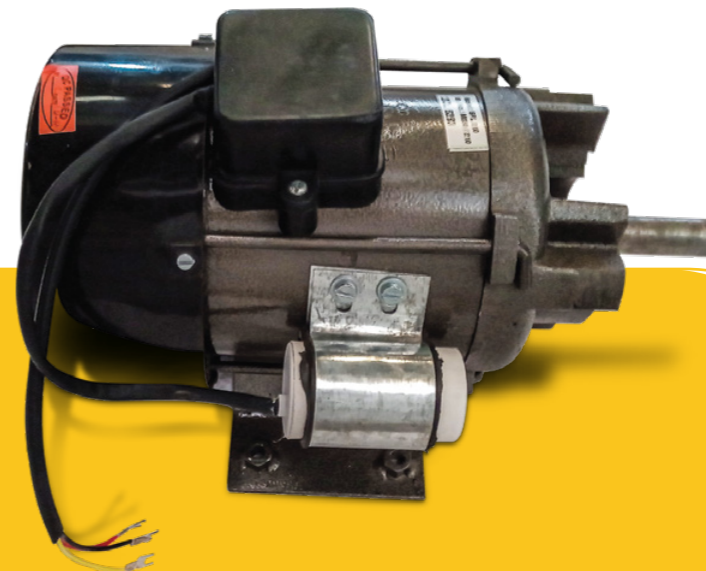

AUTO UNIT

Separate Circuit VC

Part Description	Identification Number/ Narration	M.R.P. with GST (₹)
Vacuum Clean	284	600

With Thread

With Stud

CASTOR WHEEL

Part Description	Identification Number/ Narration	M.R.P. with GST (₹)
With Thread	2 Inch 50 Dia	100
With Stud	2 Inch 50 Dia	100

ELECTRIC MOTOR

Part Description	M.R.P. with GST (₹)
1HP (2880 RPM)	7200
1HP (1440 RPM)	7200
2 HP (2880 RPM)	8500

GRINDING ROTOR

Part Description	M.R.P. with GST (₹)
S.M.	1200
S.S.	1250
S.S. 6 BLADE	1350

CONTAINER