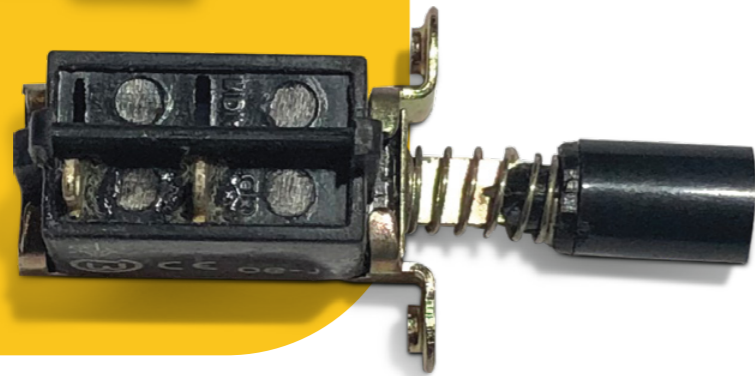

DOOR SWITCH

Part Description	M.R.P. with GST (₹)
Old Type	200
New Type	200