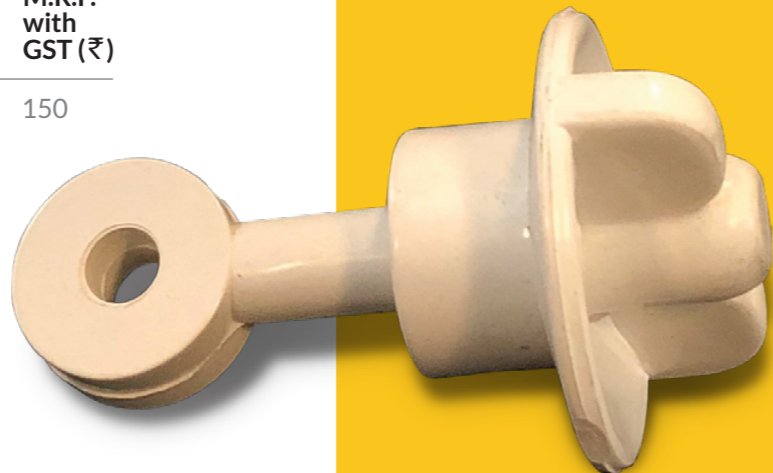

KNOB

Part Description	M.R.P. with GST (₹)
Grinding Chamber Knob	150