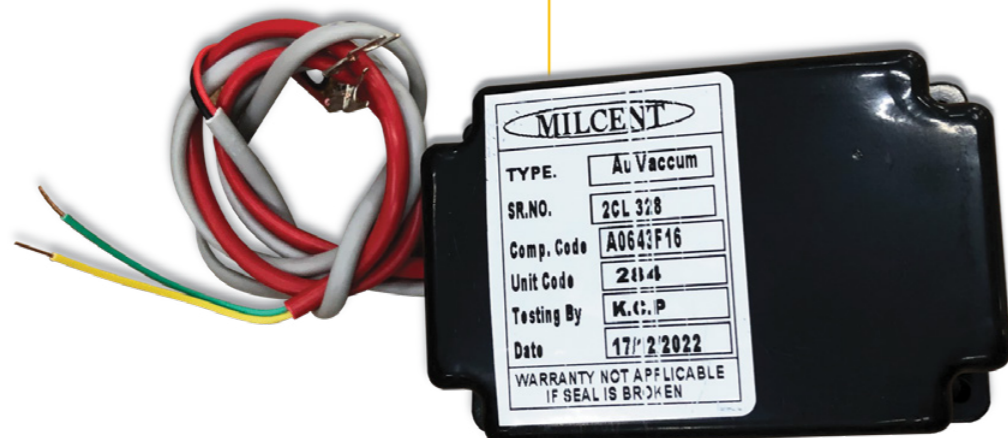

AUTO UNIT

Separate Circuit VC

Part Description	Identification Number/ Narration	M.R.P. with GST (₹)
Vacuum Clean	284	600

With Thread

With Stud

CASTOR WHEEL

Part Description	Identification Number/ Narration	M.R.P. with GST (₹)
With Thread	2 Inch 50 Dia	100
With Stud	2 Inch 50 Dia	100