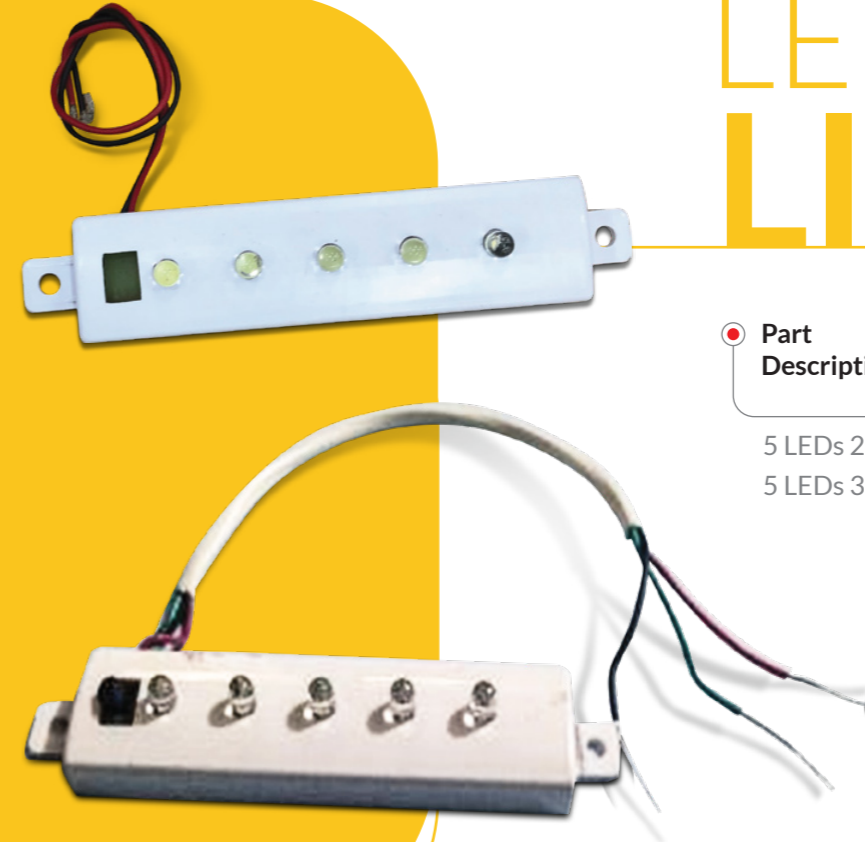

SMALL SWITCH

Part Description	M.R.P. with GST (₹)
Vaccume/Talky Switch (2 Pole)	100

ROCKER SWITCH

Part Description	M.R.P. with GST (₹)
Main On/Off Switch (4 Pole)	250

SPEAKER

Part Description	M.R.P. with GST (₹)
SMALL 2"	150
BIG 4"	250

CA KEY

Part Description	M.R.P. with GST (₹)
D-2 Jack	100

CENTRE PIN

Part Description	M.R.P. with GST (₹)
D-2 Jack	150

LED LIGHT

Part Description	M.R.P. with GST (₹)
5 LEDs 2 Core (2 Wires)	150
5 LEDs 3 Core (3 Wires)	150